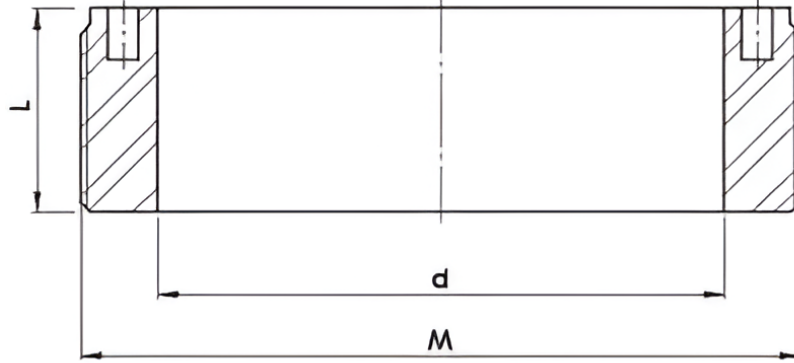

ÜRÜN KODU	M	d	L
1	AKBS130	M.141x3	111	40
2	AKBS140	M.151x3	116	40
3	AKBS150	M.161x3	126	40
4	AKBS160	M.171x3	136	40
5	AKBS180	M.191x3	156	40
6	AKBS200	M.211x3	171	40
7	AKBS220	M.231x3	186	40
8	AKBS230	M.241x3	196	40
9	AKBS250	M.261x3	216	40